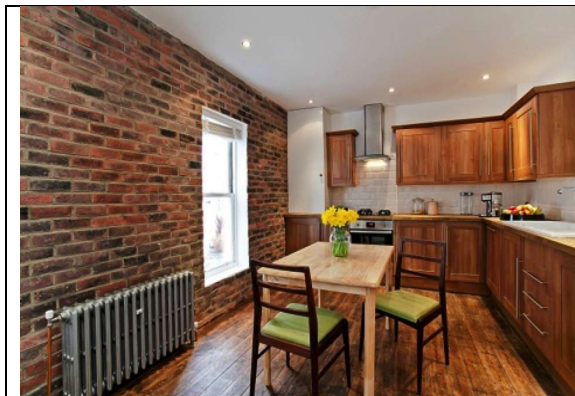

---

Category	> Brick Slips
Product	> Red Rustic Reclaimed
Colour	> red

---

**Specification****Tested BS:1881 BS: 4551 ASTM C67**

Application	External or Internal
Finish	Tumbled edge
Size	208mm x 61mm approx. + -2mm
Thickness	16mm +2mm
Corner Pistols	Available
Pack Weight	24kg
Unit of Sale	Per Square Metre (60 slips) Flats Per Linear Metre (14 Slips) Corners
Delivered in	Boxes on pallet 30 sq mts per pallet
Wastage Allowance	5%
Variation in colour	Med to high

---

**Description**

The Rustic Reclaimed Red are a brick slip that is easy to use and give a appearance to blend in with many older properties.

**Specify**

If you wish to specify for a specific project then please quote Rustic Reclaimed Red