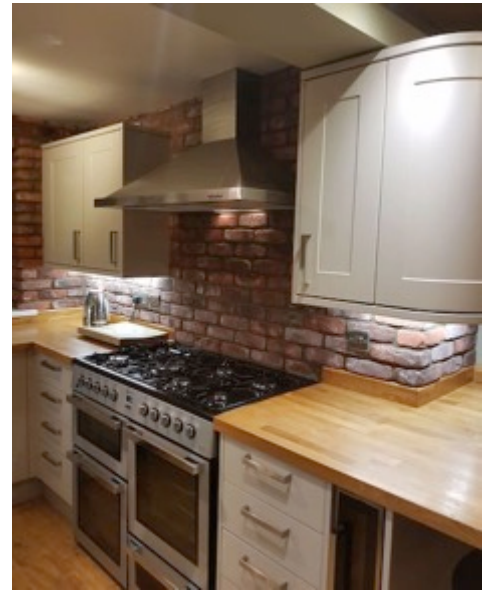

Arc Home Developments Brick slips

Our Brick Slips can make all the difference between a ordinary looking wall and a wall that will stand out from the crowd . We offer a bespoke matching stone service service and will try and produce to what ever colour range or shape you may require

We supply trade and private customers

Prices start from £25.00+vat a square metre

ARC HOME DEVELOPMENTS
UNITS 2-4
GROVE INDUSTRIAL ESTATE
CONSETT
COUNTY DURHAM
DH8 8BH

Contact Details

Tel 07828687899
Email: sales@archomedevelopments.com
Web Site www.thinbrick.co.uk