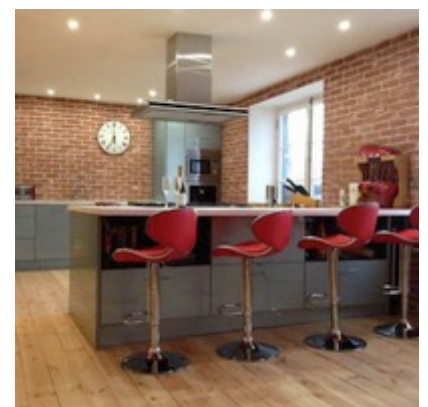

Why use our brick slips

Our Brick slips are light weight Eco friendly hand made stone Brick Cladding veneer that is suitable for use both internally and externally. Used by builders, architects, developers and the general public . Arc Home Developments products are treated as if they were natural stone by capturing the nuances , colours , textures and shape that occur in nature.

- Allows for greater detail in design
- Large areas can be covered quickly
- Large range of styles and colours

Our Brick Slips can transform a feature wall as a one off design in either a home or commercial development adding value as well as enhancing its appearance